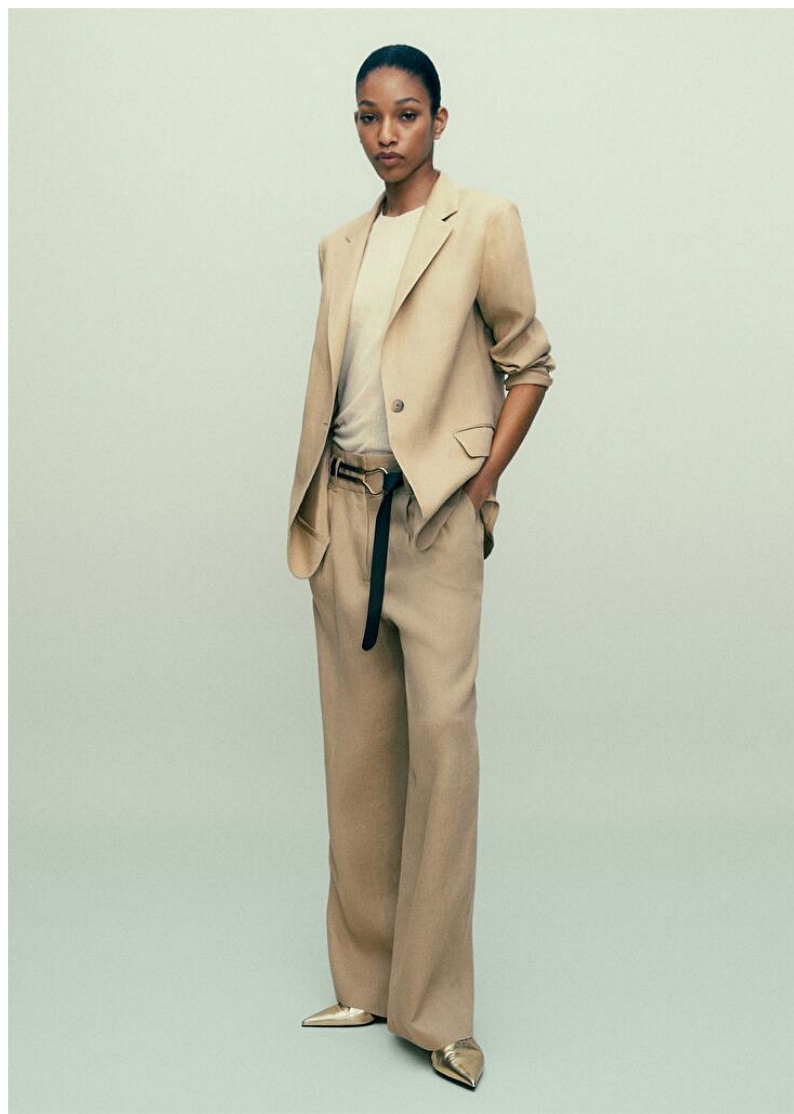

NAOMI CHIN WING

height	5' 11" 180
bust	30" 76
waist	24" 61
hips	35" 89
shoes	9 40
hair	brown
eyes	brown

Mega 

Mega Model Gallery
Eppendorfer Baum 39A
20249 Hamburg
women@megamodelgallery.com
men@megamodelgallery.com
www.megamodelgallery.com